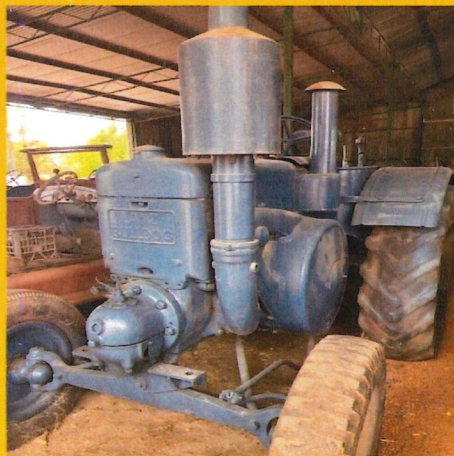

## CLEARING SALE

32 Walwalling Road BROOKTON WA 6306

3<sup>rd</sup> October 2026 | 11AM

McDonald Imperial –  
International – Massey  
Ferguson – Lanz bulldog  
Fordson – McCormack's –  
Caterpillars' International  
crawler – Allis Chamber –  
Case Tractors – Numerous  
stationary motors – Rumley  
1920 Hart-Parr – Ferguson T20  
– Al harvester – Rock pickers  
– Approx 200 lots including  
spares and garden art